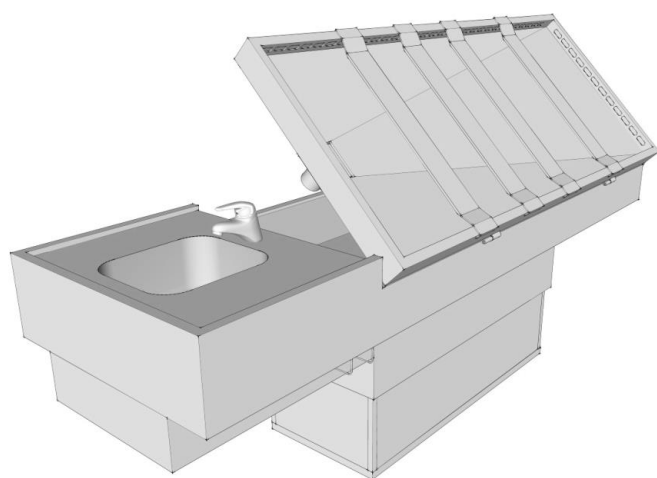

PSZ14

Autopsy table

Stainless steel AISI304

Innovative circumference fume extraction for easier cleaning and maximum effectiveness

Tilt opening system to access easy cleaning

Water sink 400x400x200mm

Water mixer for hot/cold water

Water shower jet

Stable central column

Optional height adjustment

Optional hydro-aspirator

Optional headrest and body trays

Optional tools table

Optional organ table

Optional waste disposal grinder

cat.no

description

PSZ14

Autopsy table PSZ14 with height adjustment

PSZ14Z

Autopsy table PSZ14 with air extraction and height adjustment

PSZ009

Hydro-aspirator