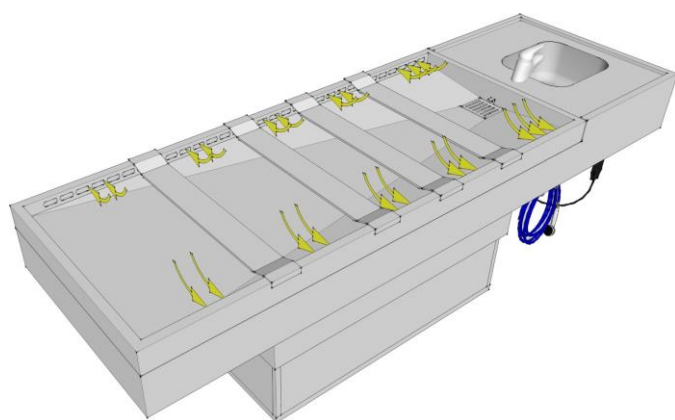

PSZ14

Autopsy table

Stainless steel AISI304

Innovative circumference fume extraction for easier cleaning and maximum effectiveness

Tilt opening system to access easy cleaning

Water sink 400x400x200mm

Water mixer for hot/cold water

Water shower jet

Stable central column

Optional height adjustment

Optional hydro-aspirator

Optional headrest and body trays

Optional tools table

Optional organ table

Optional waste disposal grinder

cat.no

description

PSZ14

Autopsy table PSZ14 with height adjustment

PSZ14Z

Autopsy table PSZ14 with air extraction and height adjustment

PSZ009

Hydro-aspirator